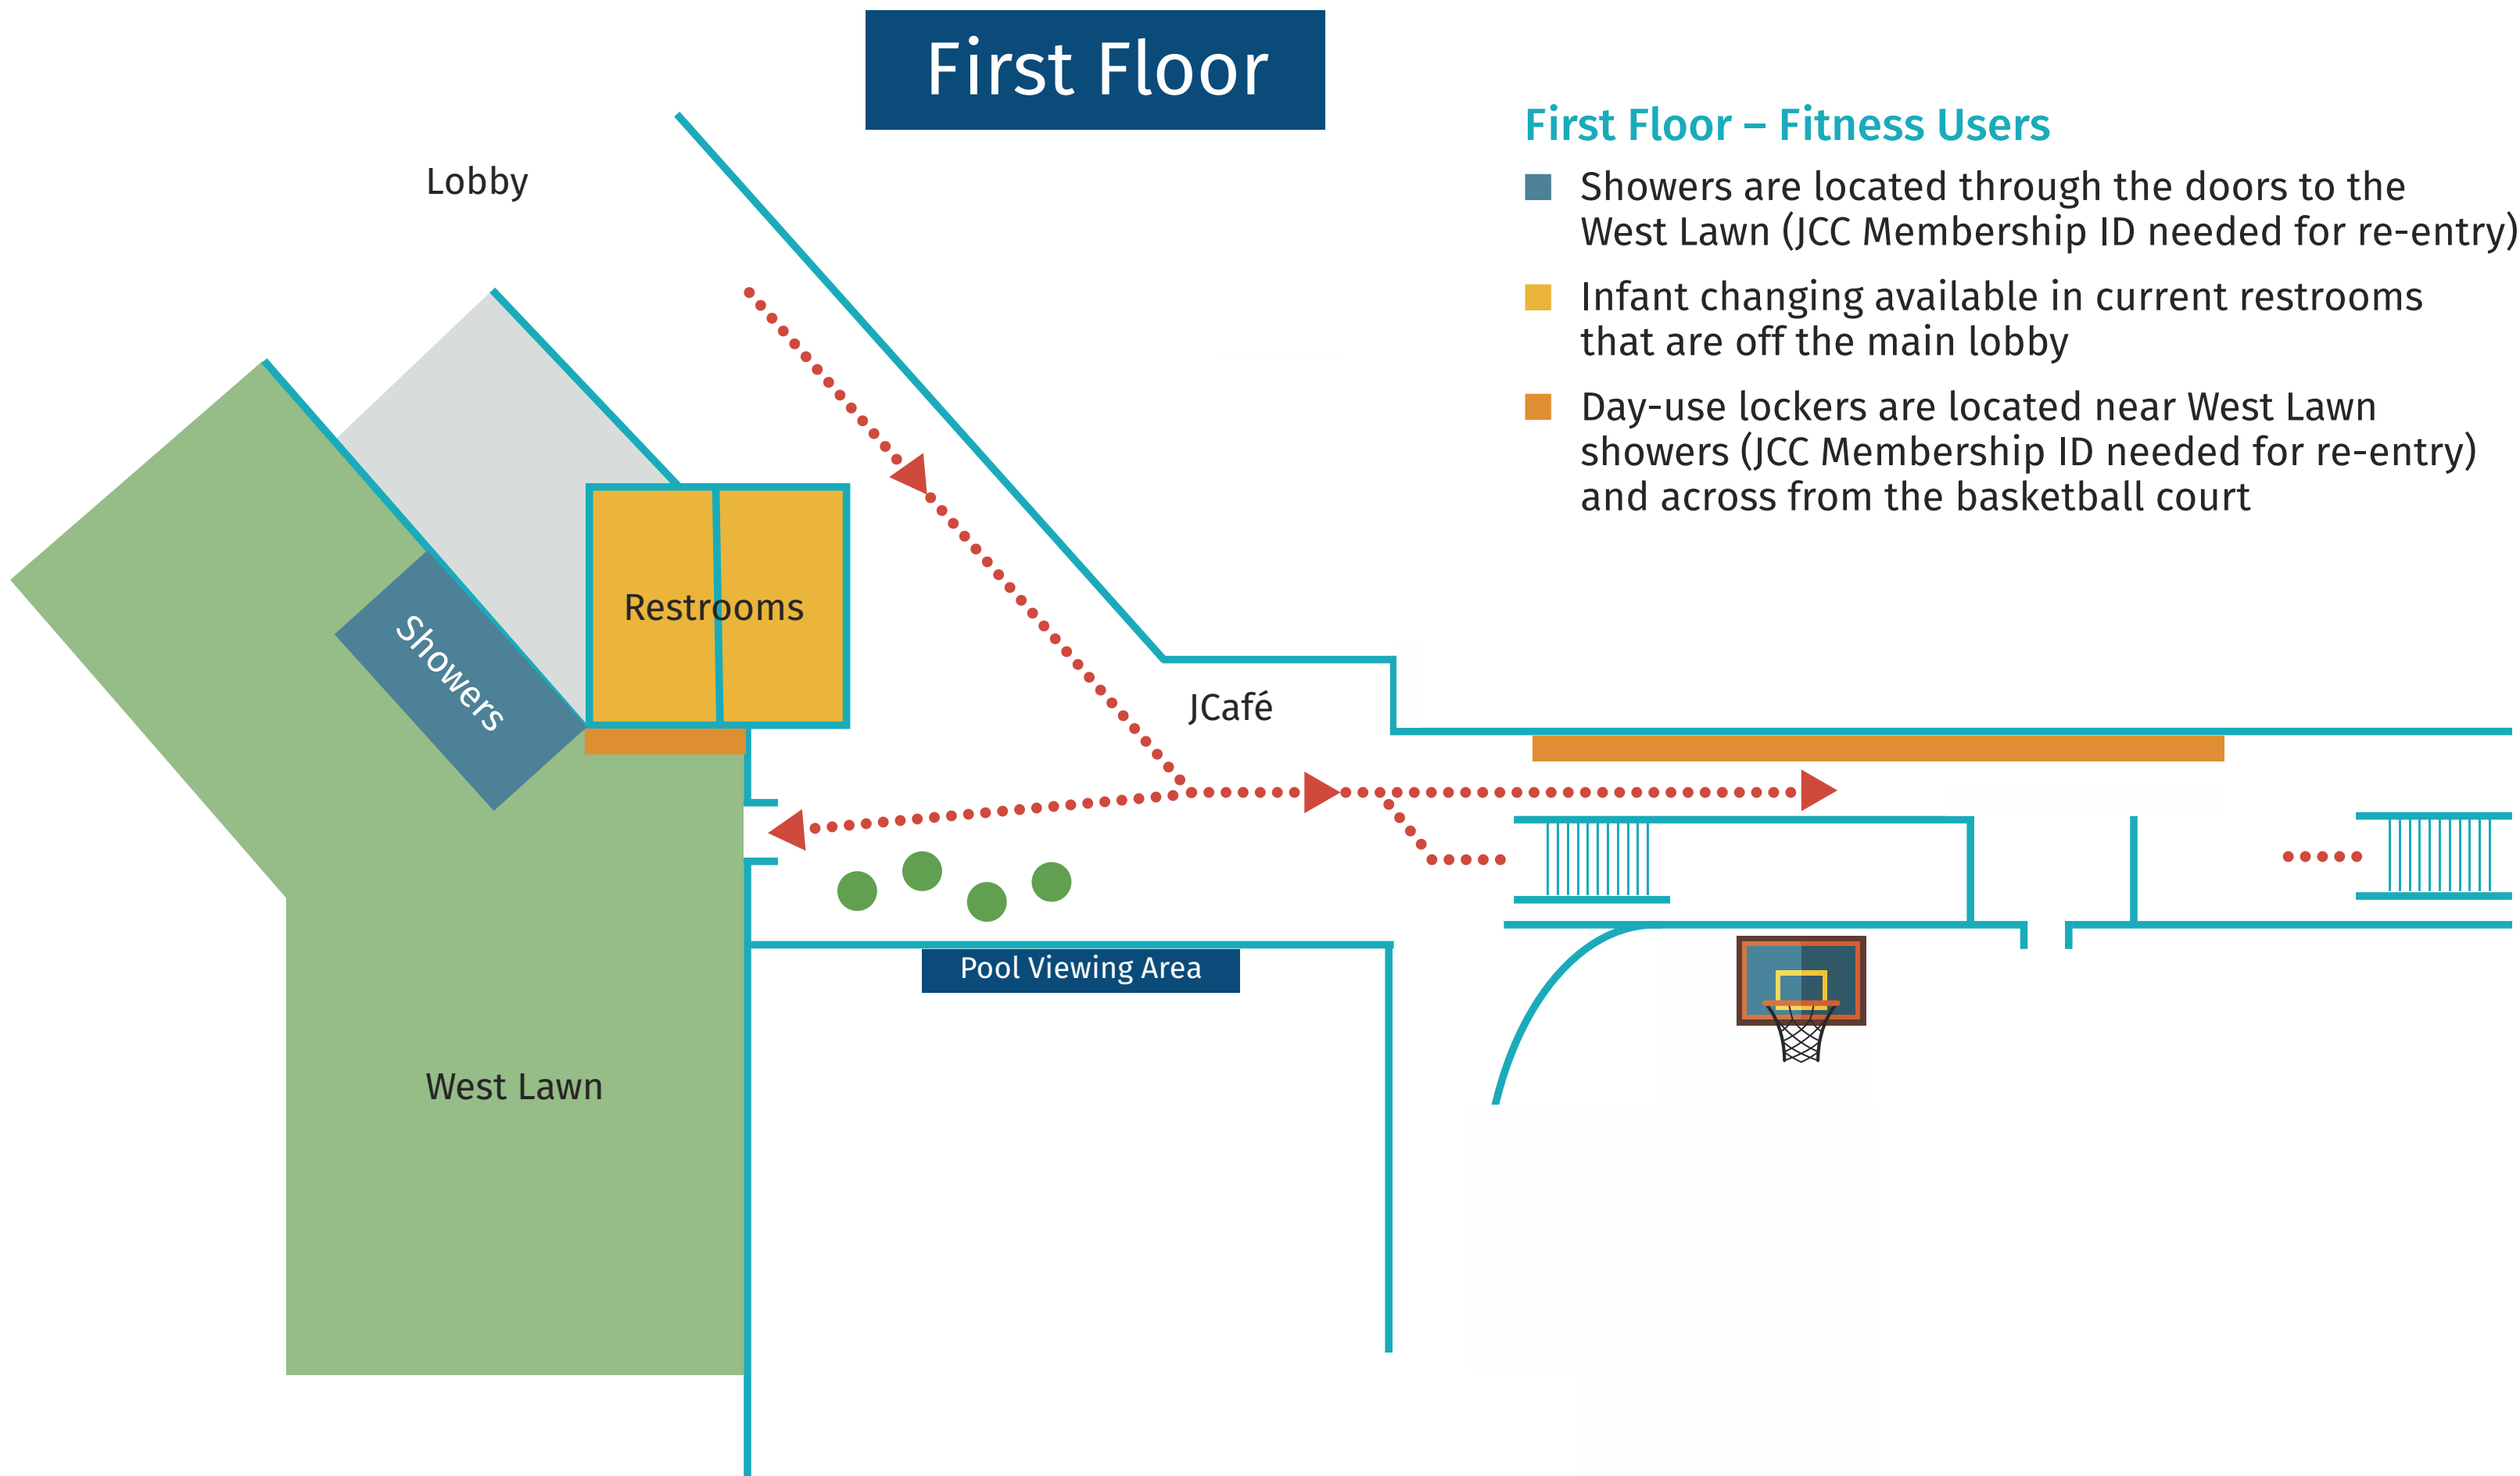

## First Floor

### First Floor – Fitness Users

- Showers are located through the doors to the West Lawn (JCC Membership ID needed for re-entry)
- Infant changing available in current restrooms that are off the main lobby
- Day-use lockers are located near West Lawn showers (JCC Membership ID needed for re-entry) and across from the basketball court

## Lower Level

### Lower Level – Pool Users

- Showers and restrooms are located through the indoor pool
- Private/family changing areas and deck showers are located on the pool deck
- Day-use lockers are located on the walls of the lower level lobby and near the showers