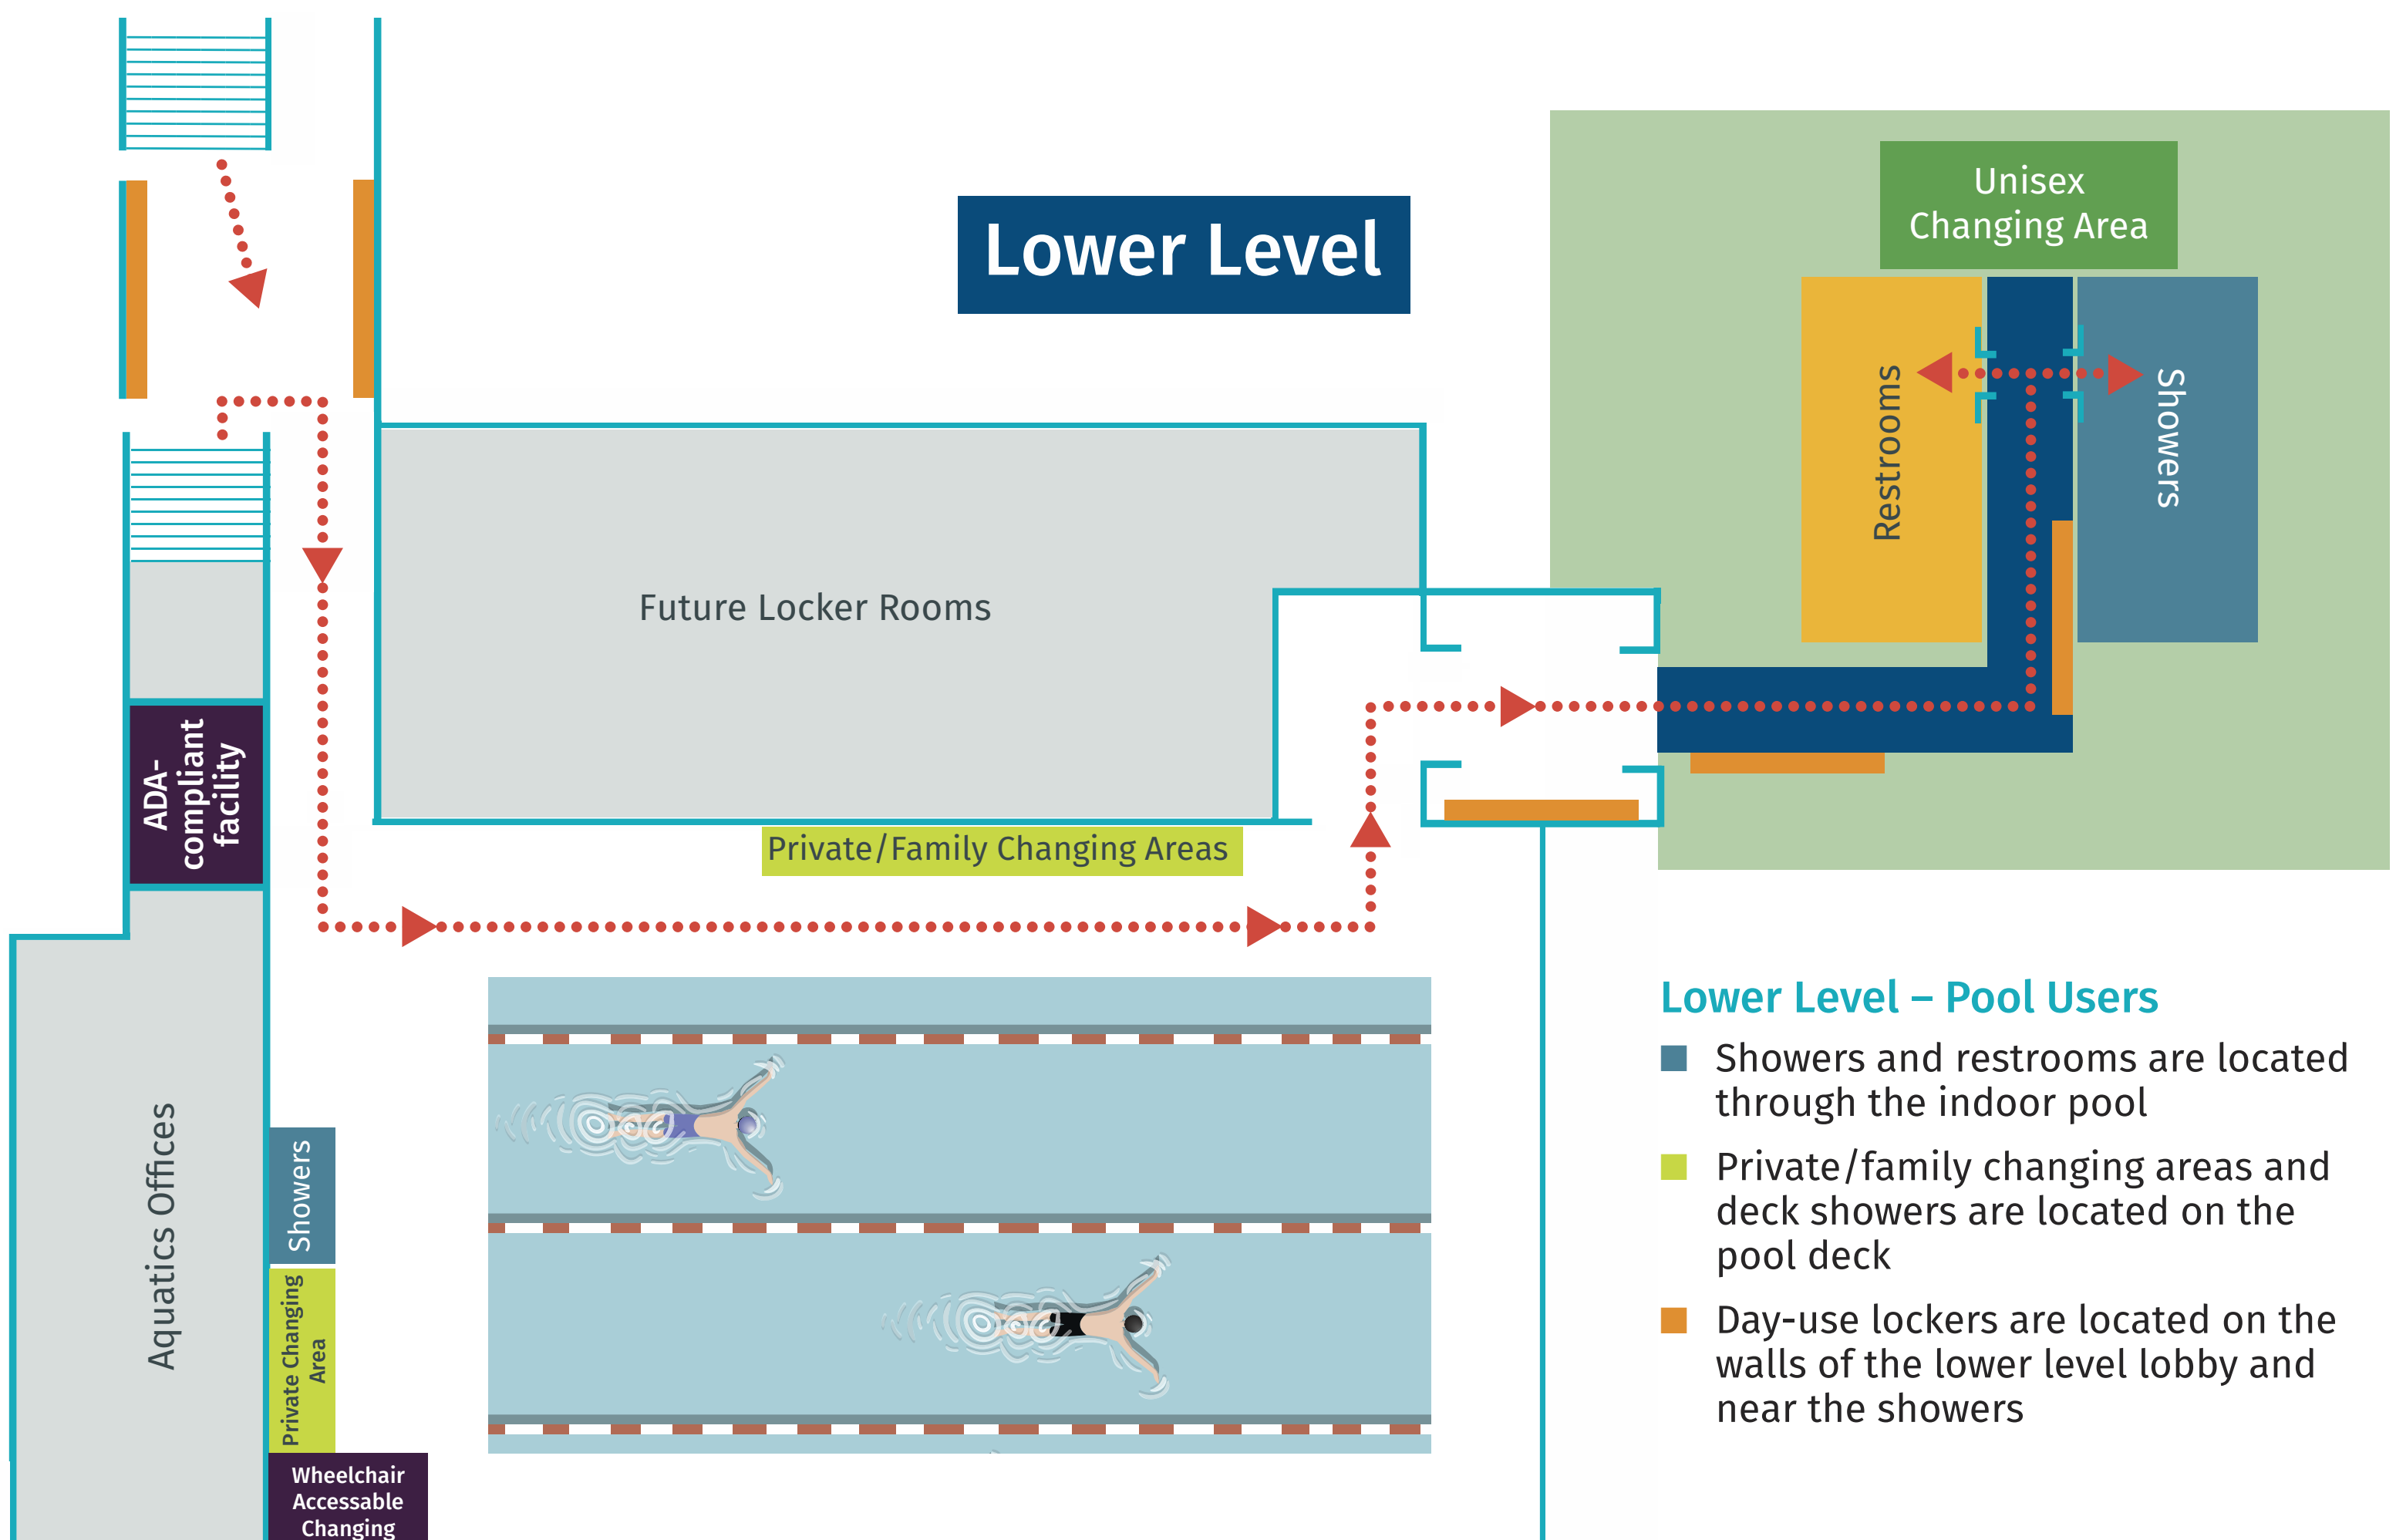

## First Floor

### First Floor – Fitness Users

- Showers are located through the doors to the West Lawn (JCC Membership ID needed for re-entry)
- Infant changing available in current restrooms that are off the main lobby
- Day-use lockers are located near West Lawn showers (JCC Membership ID needed for re-entry) and across from the basketball court

## Lower Level

### Lower Level – Pool Users

- Showers and restrooms are located through the indoor pool
- Private/family changing areas and deck showers are located on the pool deck
- Day-use lockers are located on the walls of the lower level lobby and near the showers